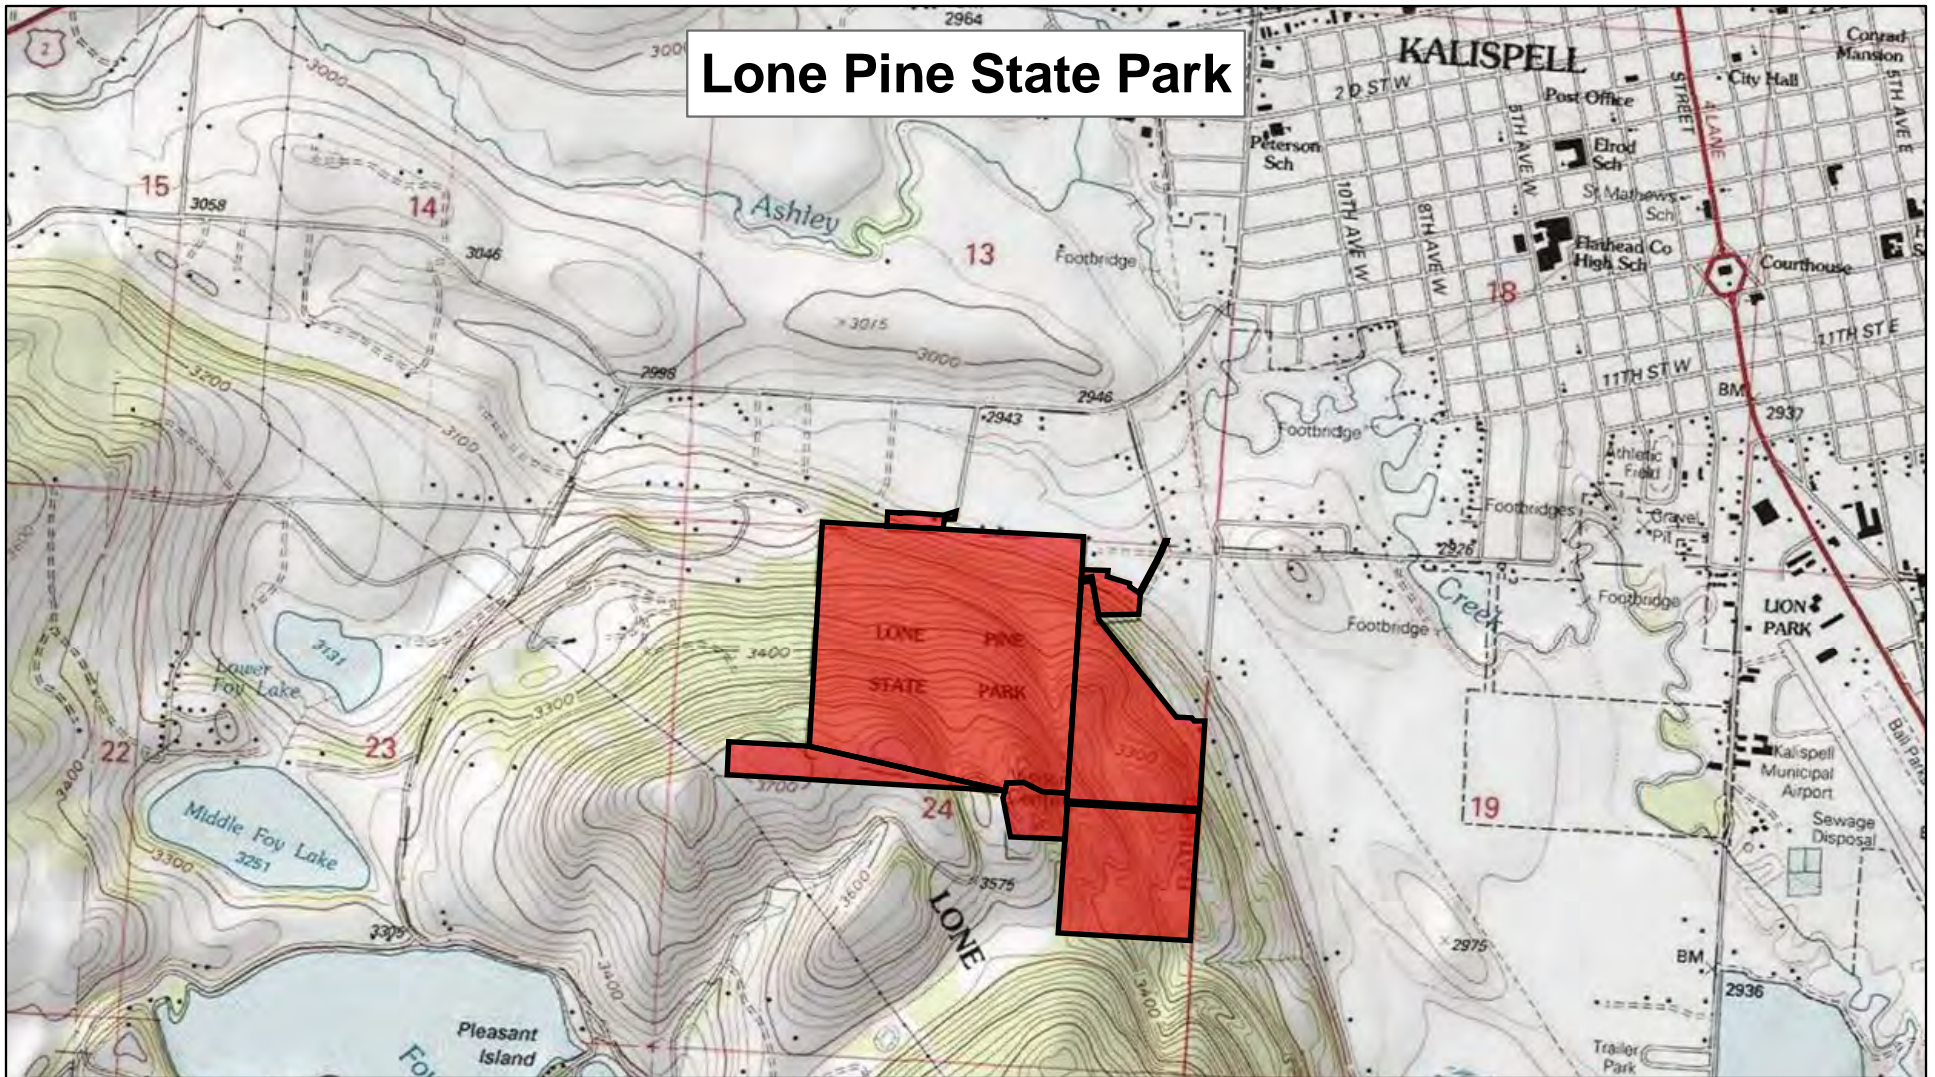

Lone Pine State Park

- Fee Simple
251 Acres
- Agreement, Lease, or Easement
0 Acres
- Conservation Easement
0 Acres

**Montana Fish,
Wildlife & Parks**

Map produced by:

Information Management Bureau
Montana Fish, Wildlife & Parks
1420 East 6th Ave
Helena, MT 59620-0701

W:\PlanVisitMaps\Parks\1525prcl.pdf - ED - 1/26/2011

Lands data from Montana Fish, Wildlife & Parks.
Digital Raster Graphic from Environmental Systems
Research Institute (ESRI), Redlands, CA.