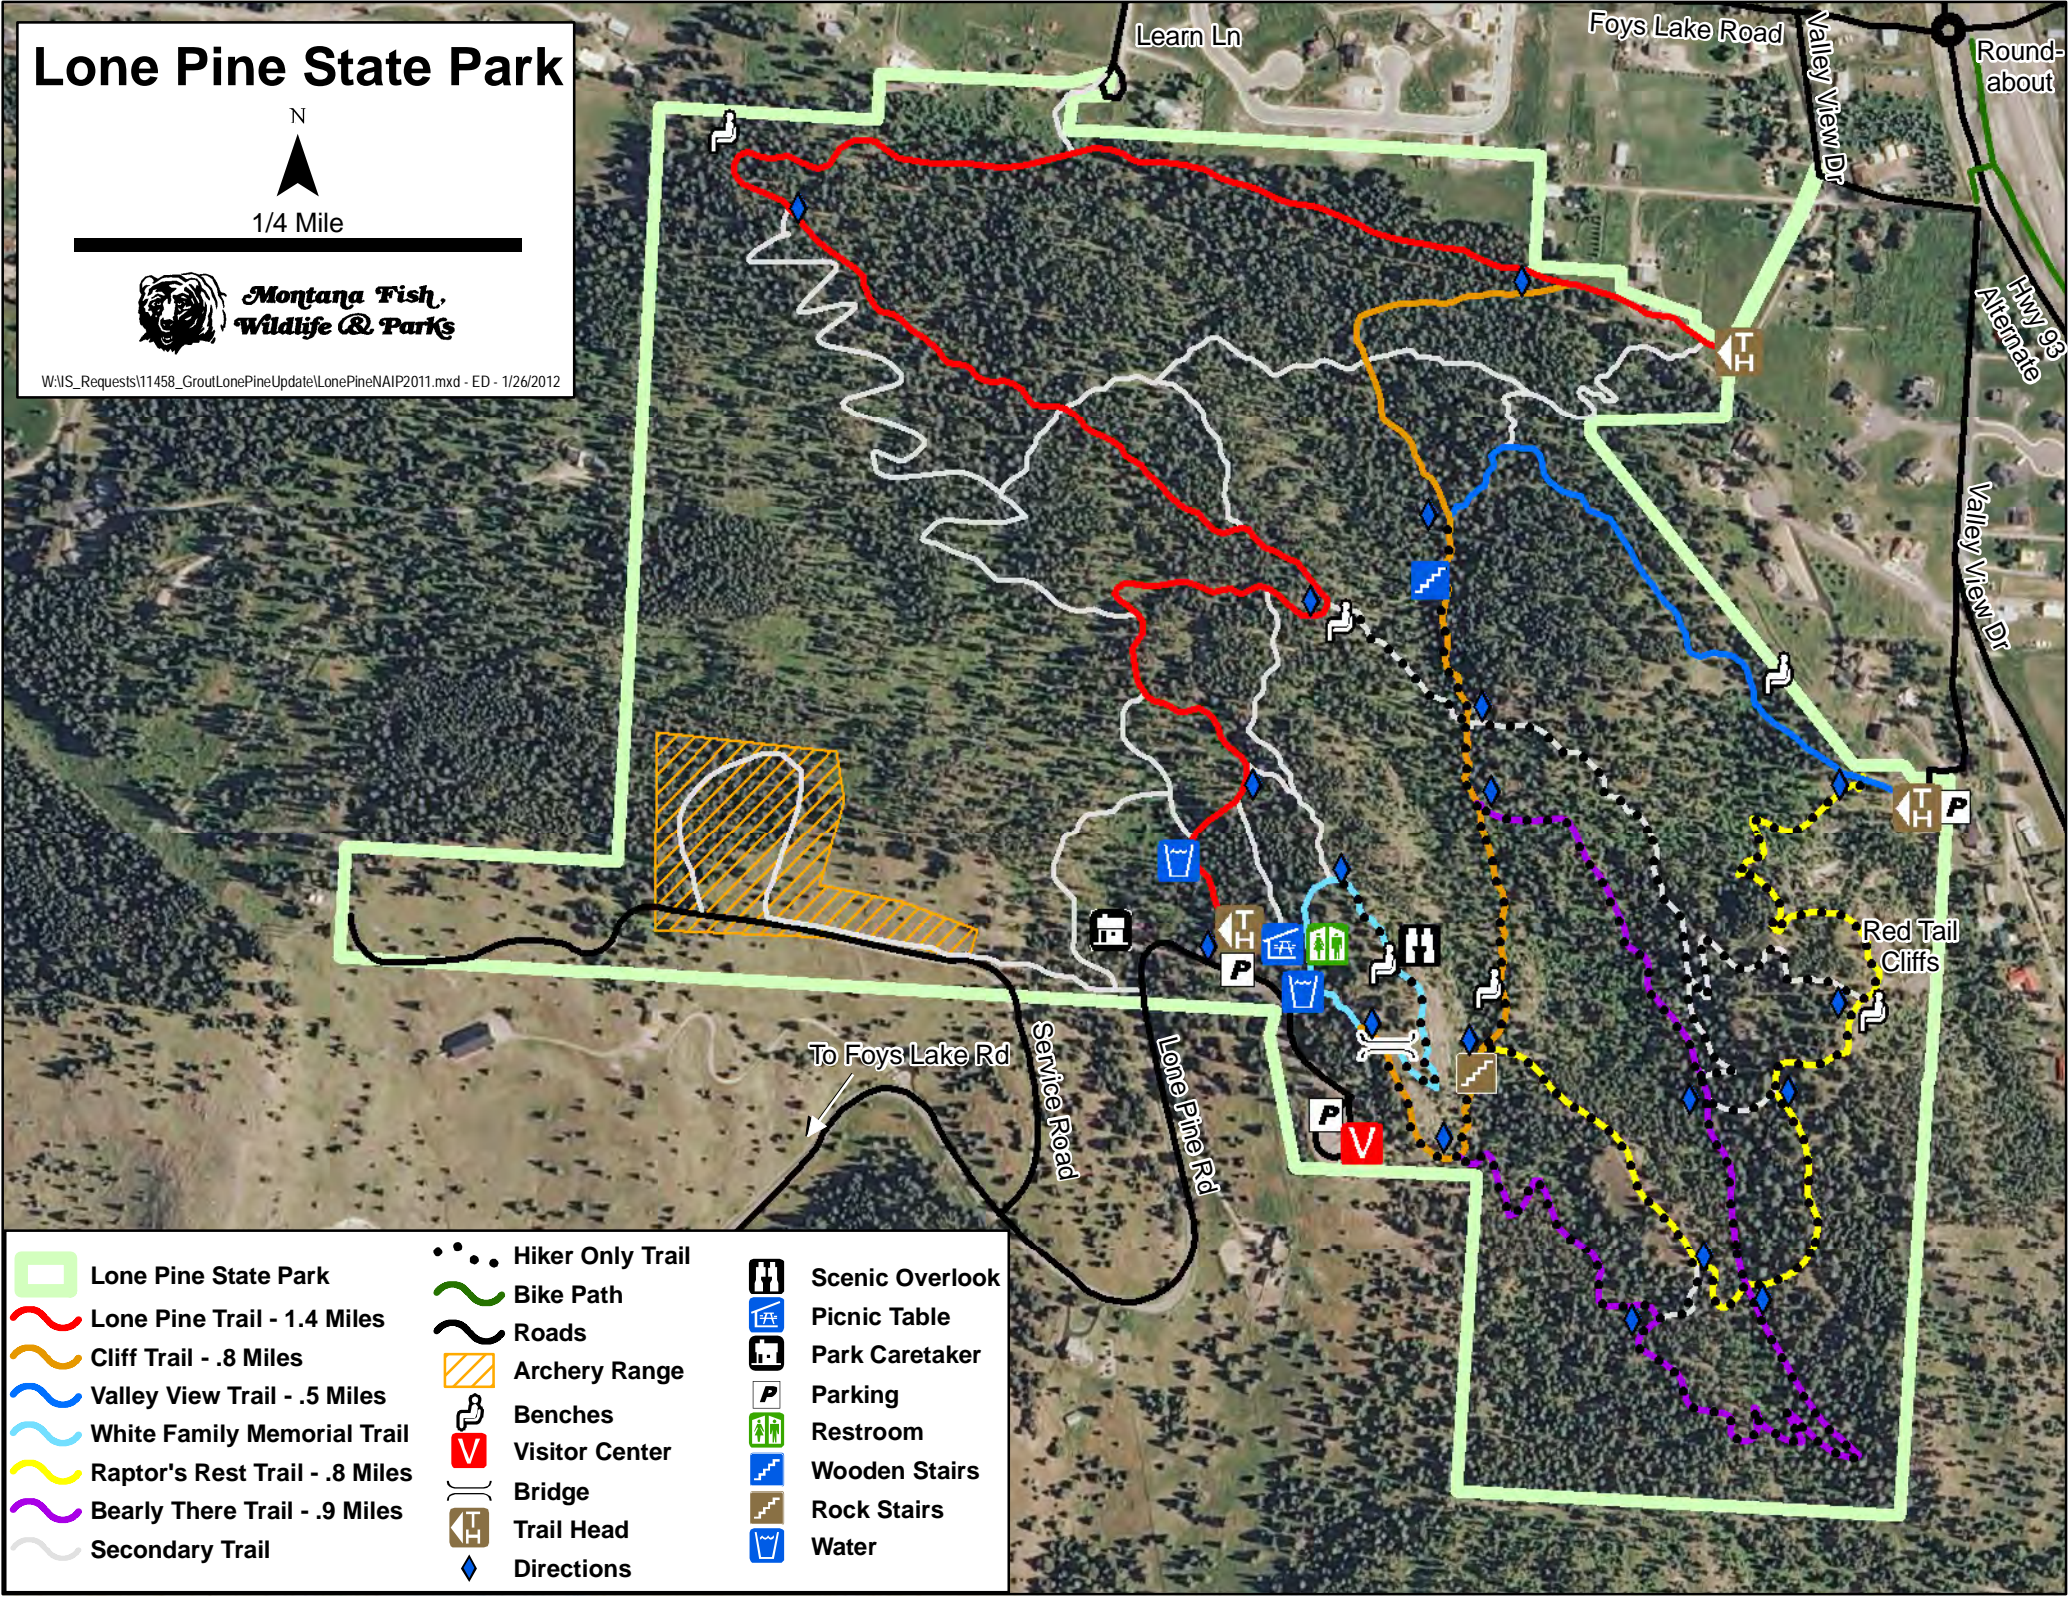

# Lone Pine State Park

1/4 Mile

Montana Fish,  
Wildlife & Parks

W:\S\_Requests\11458\_GroutLonePineUpdate\LonePineNAIP2011.mxd - ED - 1/26/2012

- Lone Pine State Park
- Lone Pine Trail - 1.4 Miles
- Cliff Trail - .8 Miles
- Valley View Trail - .5 Miles
- White Family Memorial Trail
- Raptor's Rest Trail - .8 Miles
- Bearly There Trail - .9 Miles
- Secondary Trail

- Hiker Only Trail
- Bike Path
- Roads
- Archery Range
- Benches
- Visitor Center
- Bridge
- Trail Head
- Directions

- Scenic Overlook
- Picnic Table
- Park Caretaker
- Parking
- Restroom
- Wooden Stairs
- Rock Stairs
- Water