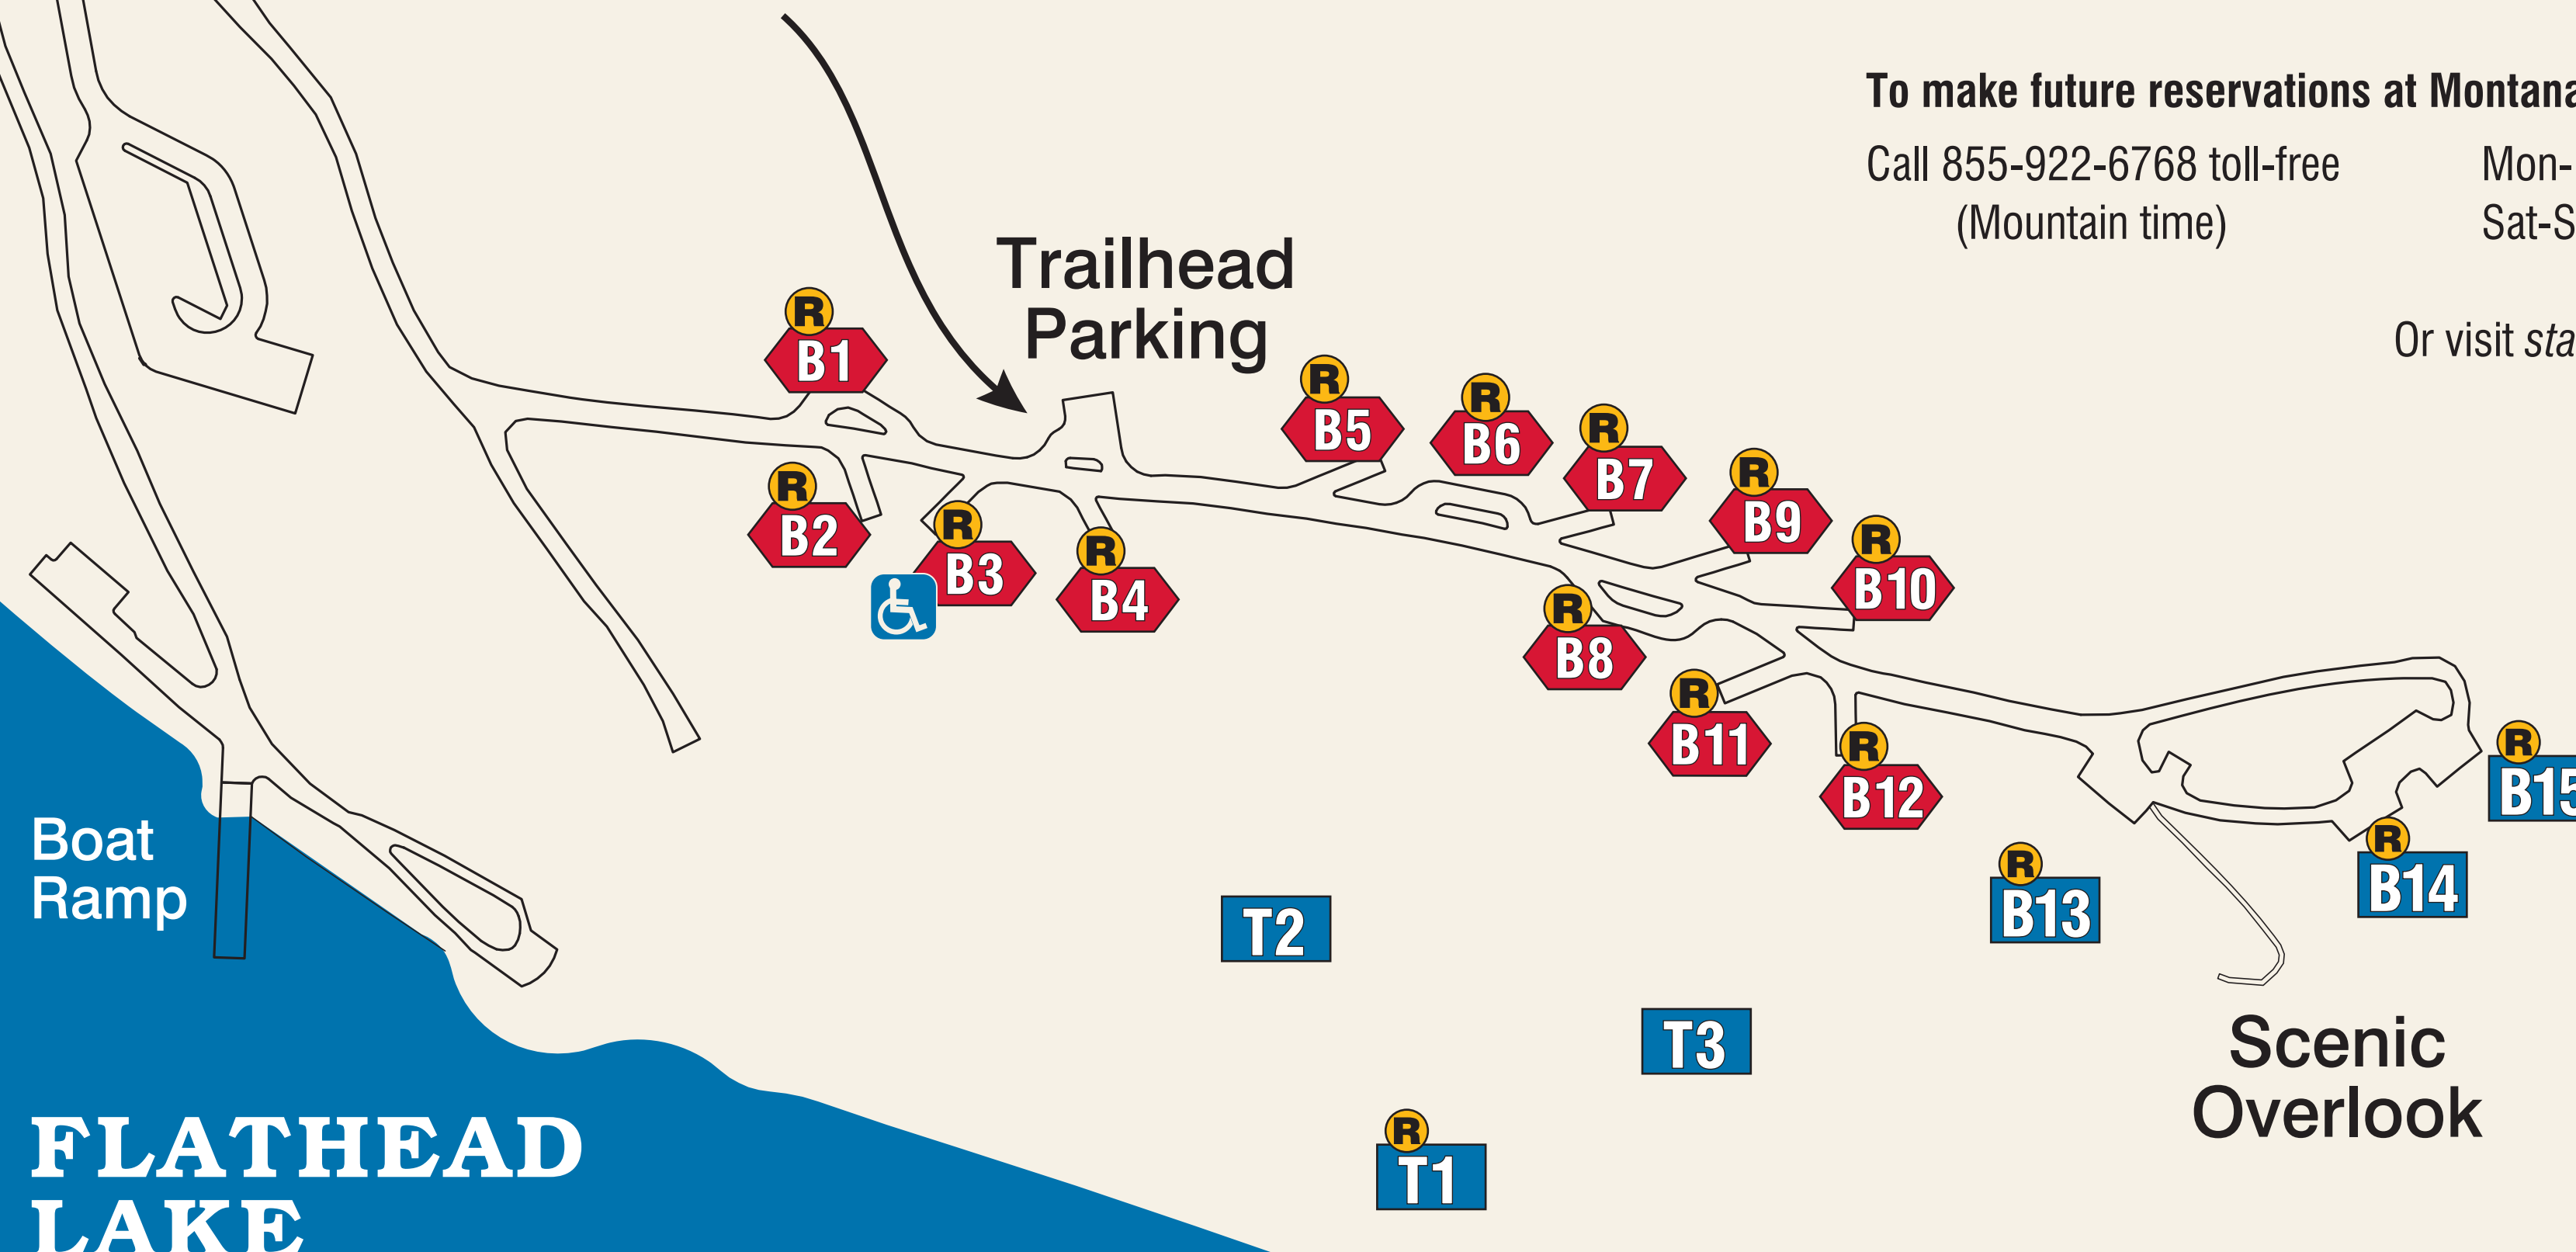

## MAP KEY

**R** Reservable Site

Campsite with Electricity

Campsite without Electricity

Accessible Site

**YOU ARE HERE**

To make future reservations at Montana's State Parks:

Call 855-922-6768 toll-free  
(Mountain time)

Mon-Fri 8:00am-7:00pm  
Sat-Sun 9:00am-5:00pm

Or visit [stateparks.mt.gov](http://stateparks.mt.gov) on the web